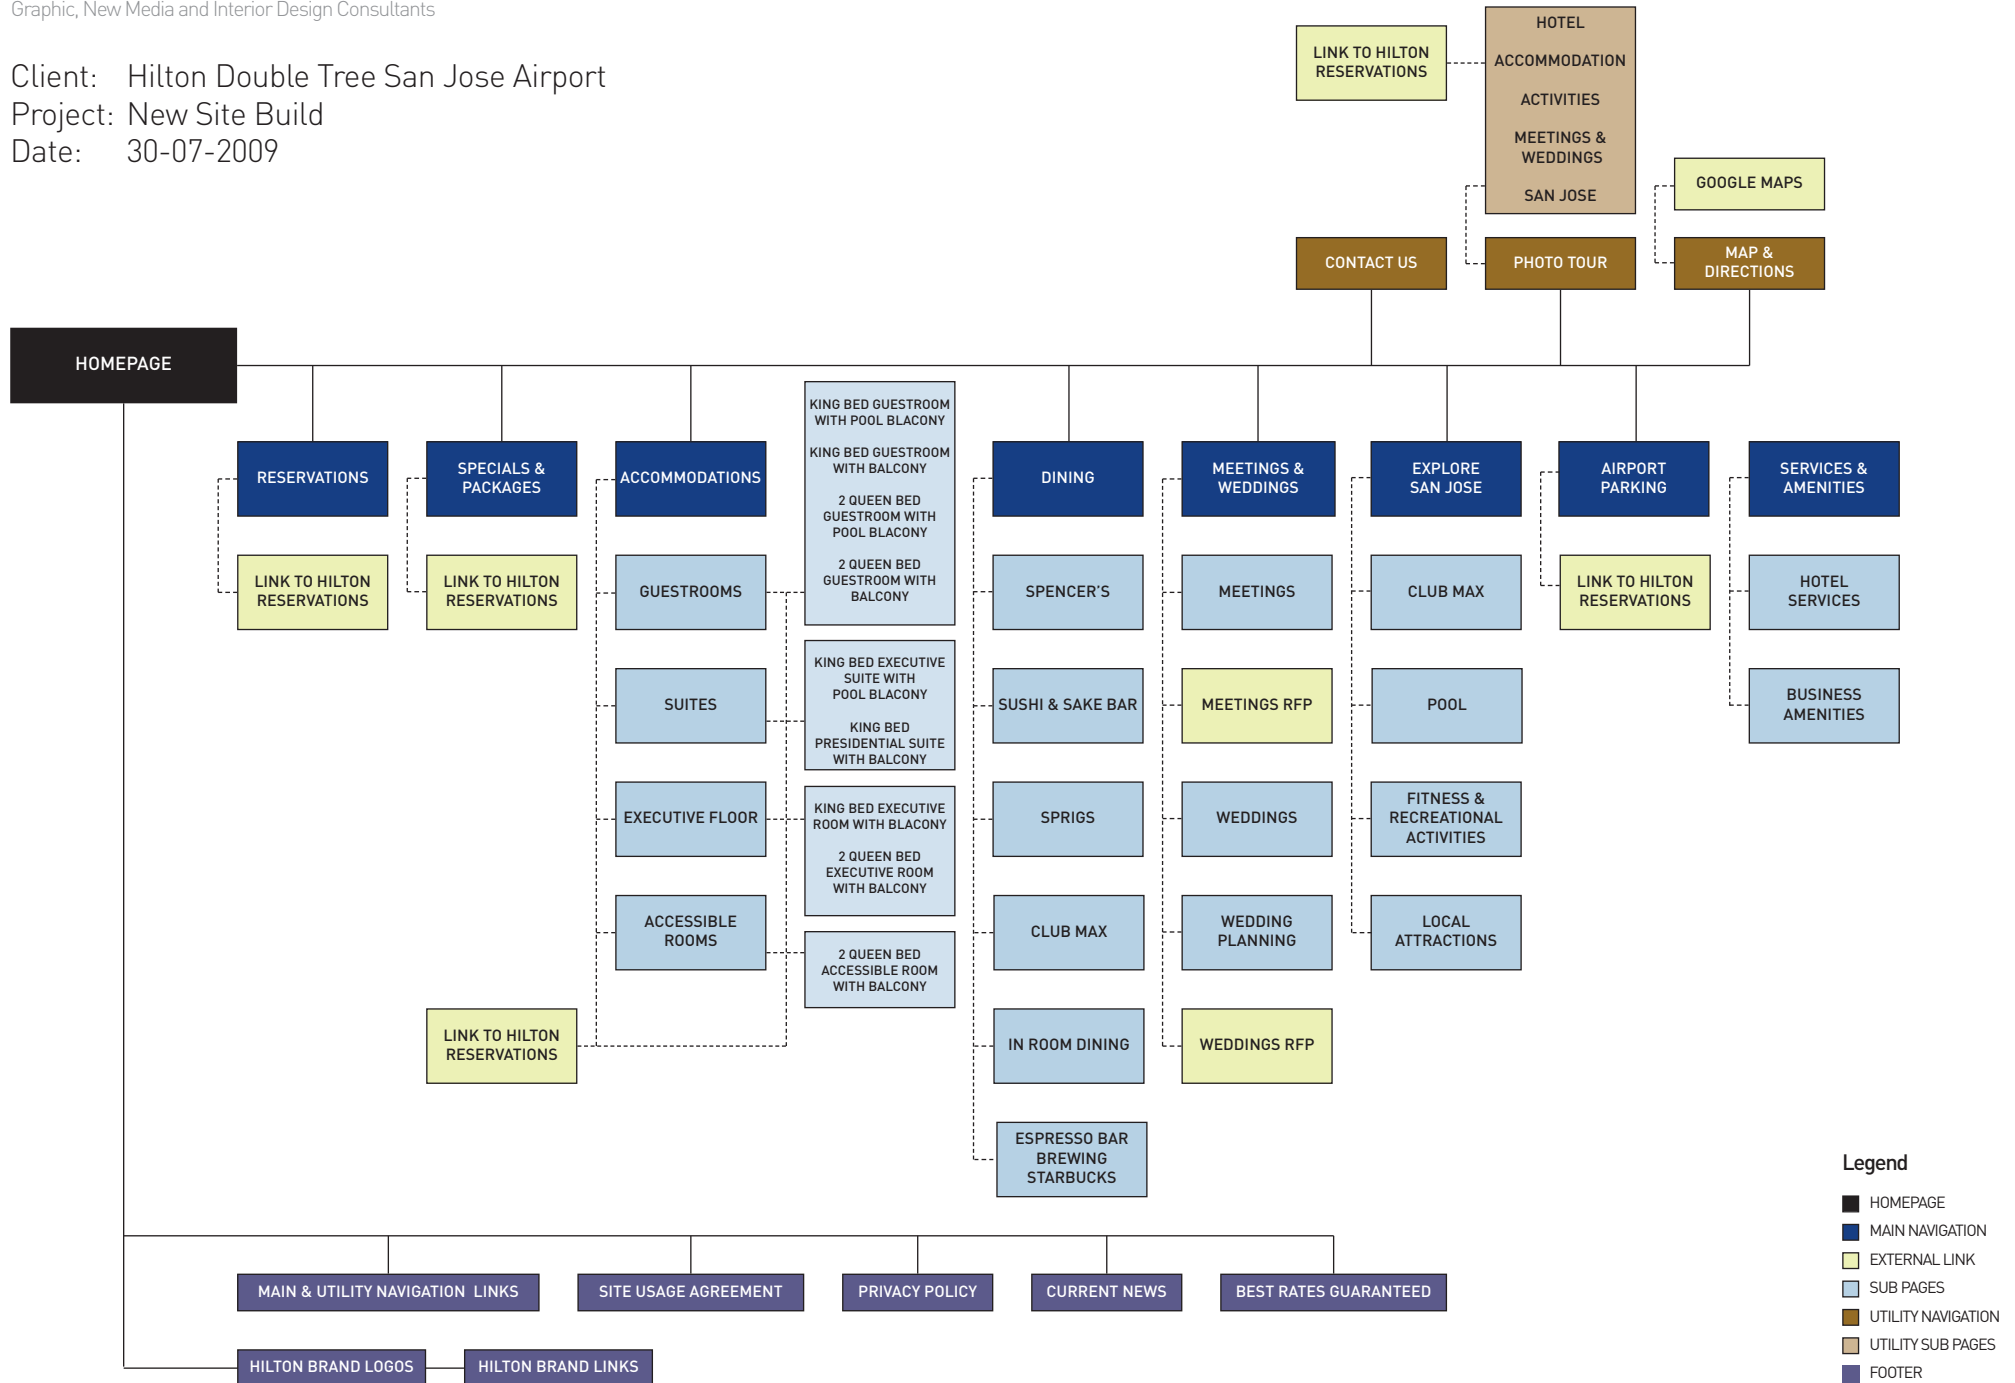

Client: Hilton Double Tree San Jose Airport  
 Project: New Site Build  
 Date: 30-07-2009

### Legend

- HOMEPAGE
- MAIN NAVIGATION
- EXTERNAL LINK
- SUB PAGES
- UTILITY NAVIGATION
- UTILITY SUB PAGES
- FOOTER